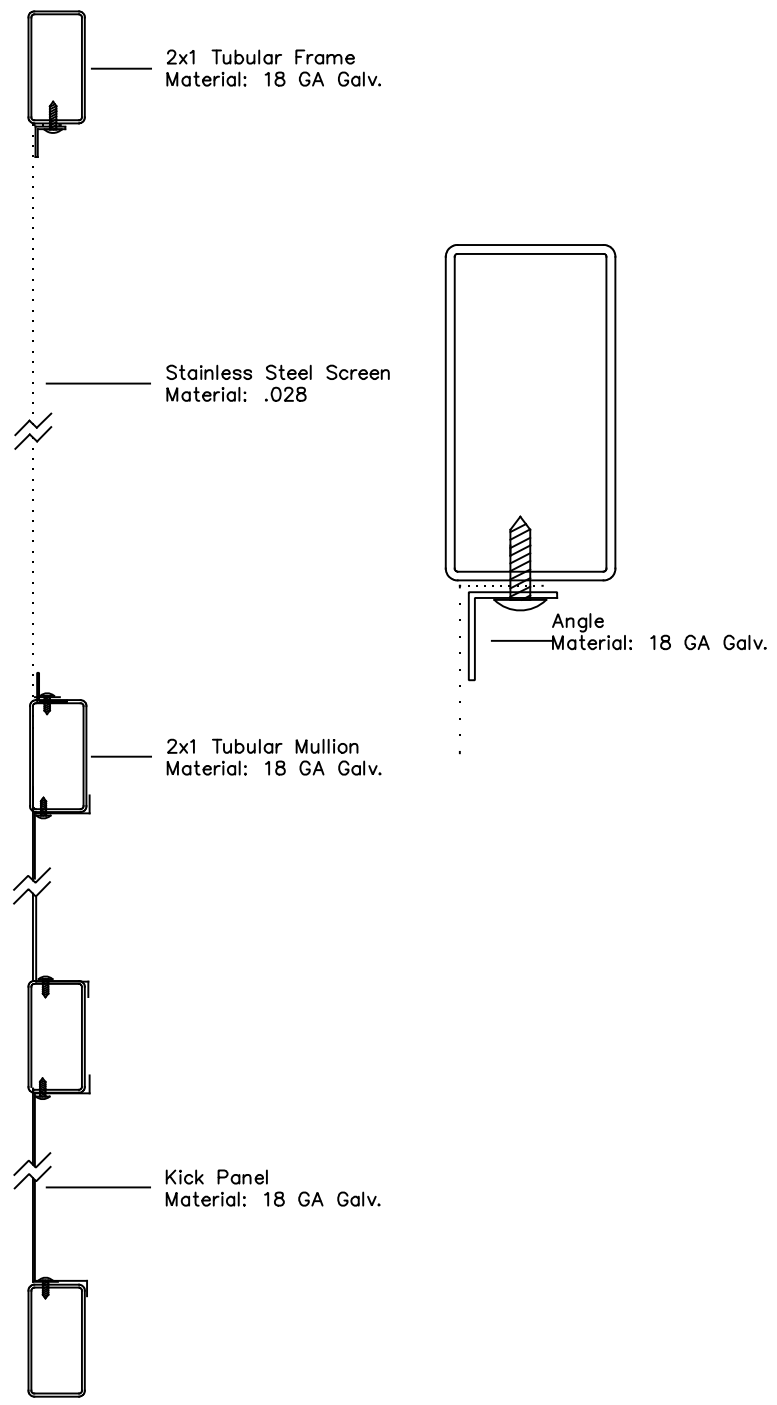

Model 405H Screen Door

Fully Welded Corners

Product: Model 405H Screen Door		Lansing Housing Products
Project		Phone: 800.331.8200
Draftsman: KMM		Fax: 563.538.4392