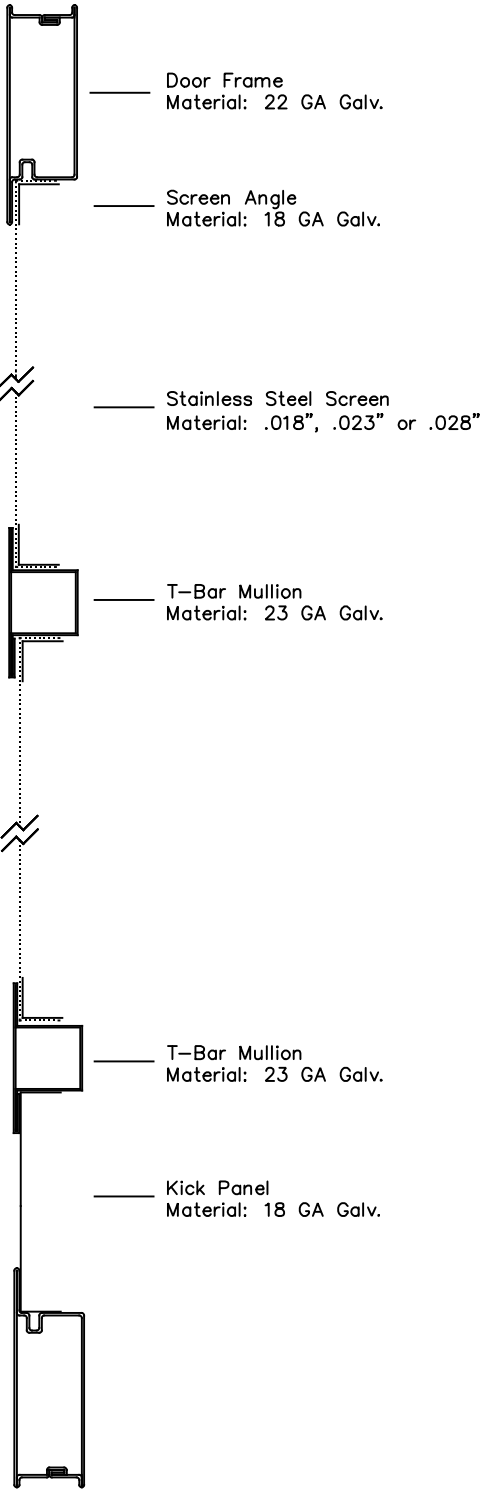

Model 400 Screen Door

Fully Welded Corners

Product: Model 400 Screen Door		Lansing Housing Products
Project		Phone: 800.331.8200
Draftsman: KMK		Fax: 563.538.4392