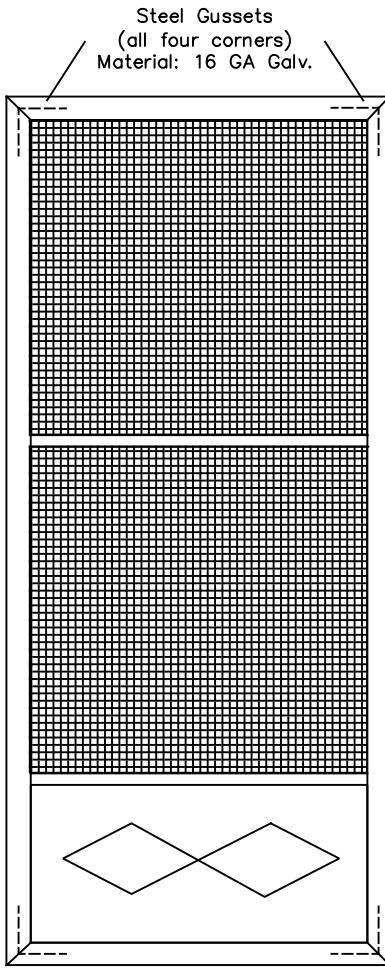

Model 400 Screen Door

Fully Welded Corners

Product: Model 400 Screen Door		Lansing Housing Products
Project		Phone: 800.331.8200
Draftsman: KMK		Fax: 563.538.4392